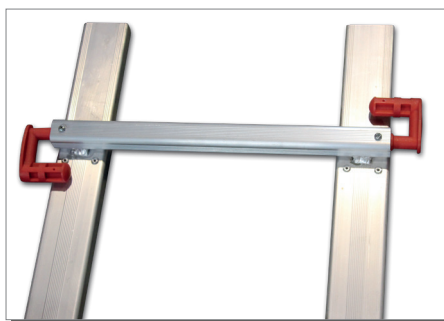

DESCRIPTION

Very easy to set up thanks to its wheeled hooks.

Aluminium section roof ladder.

Integrated hooks fitted with two wheels for easy installation on the ridge.

Absorbs any deformation of the roof thanks to its flexibility.

Simple connection system to add elements of 3m or 1.30m..

5 year warranty.

TECHNICAL PART

- Hook resistant to 265 kg in pulling
- Grooved bars, 29 x 29 mm

ADVANTAGES

No need for a roof hook to attach it to the coverage. Hyper fast to set up.

Code	Reference	Length (mm)	Width (mm)	Weight (kg)
A0004911	E31CHTOIT230	2,30 (8')	0,40 (1')	5,50 (12,10 lb)
A0004913	E31CHTOITRA300	3,00 (10')	0,40 (1')	6,00 (13,23 lb)
A0004912	E31CHTOITRA130	1,30 (4')	0,40 (1')	2,80 (6.17 lb)