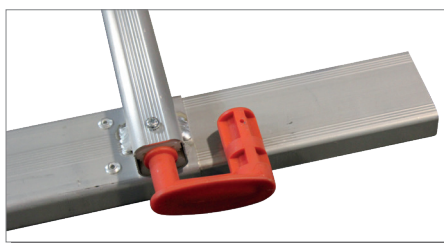

DESCRIPTION

Very easy to set up thanks to its wheeled hooks.

Aluminium section roof ladder.

Integrated hooks fitted with two wheels for easy installation on the ridge.

Absorbs any deformation of the roof thanks to its flexibility.

Simple connection system to add elements of 3m or 1.30m..

5 year warranty.

TECHNICAL PART

- Hook resistant to 265 kg in pulling
- Grooved bars, 29 x 29 mm

ADVANTAGES

No need for a roof hook to attach it to the coverage. Hyper fast to set up.

Code	Reference	Length (mm)	Width (mm)	Weight (kg)
A0004911	E31CHTOIT230	2,30 (8')	0,40 (1')	5,50 (12,10 lb)
A0004913	E31CHTOITRA300	3,00 (10')	0,40 (1')	6,00 (13,23 lb)
A0004912	E31CHTOITRA130	1,30 (4')	0,40 (1')	2,80 (6.17 lb)